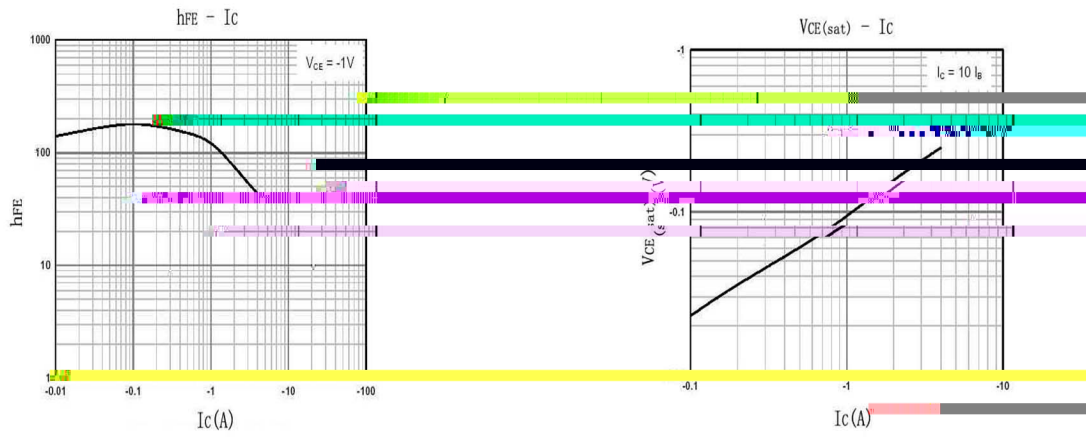

TO-126F

PNP

BD433

FW-126F

单位: mm

Symbol	Min	Max	Symbol	Min
A	7.8	8.2	a ₁	0.66

BR

BD434

±

±

±

±

±

±

Units/Tube
/

Tubes/Inner Box
/