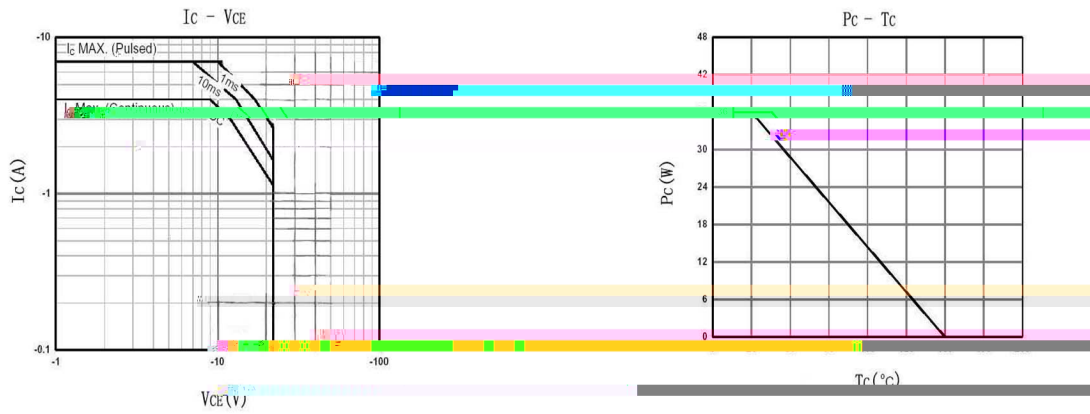

TO-126F

PNP

BD433

FW-126F

单位: mm

Symbol	Min	Max	Symbol	Min
A	7.8	8.2	a ₁	0.66

BR

BD434

±

±

±

±

±

±

Units/Tube
/

Tubes/Inner Box
/