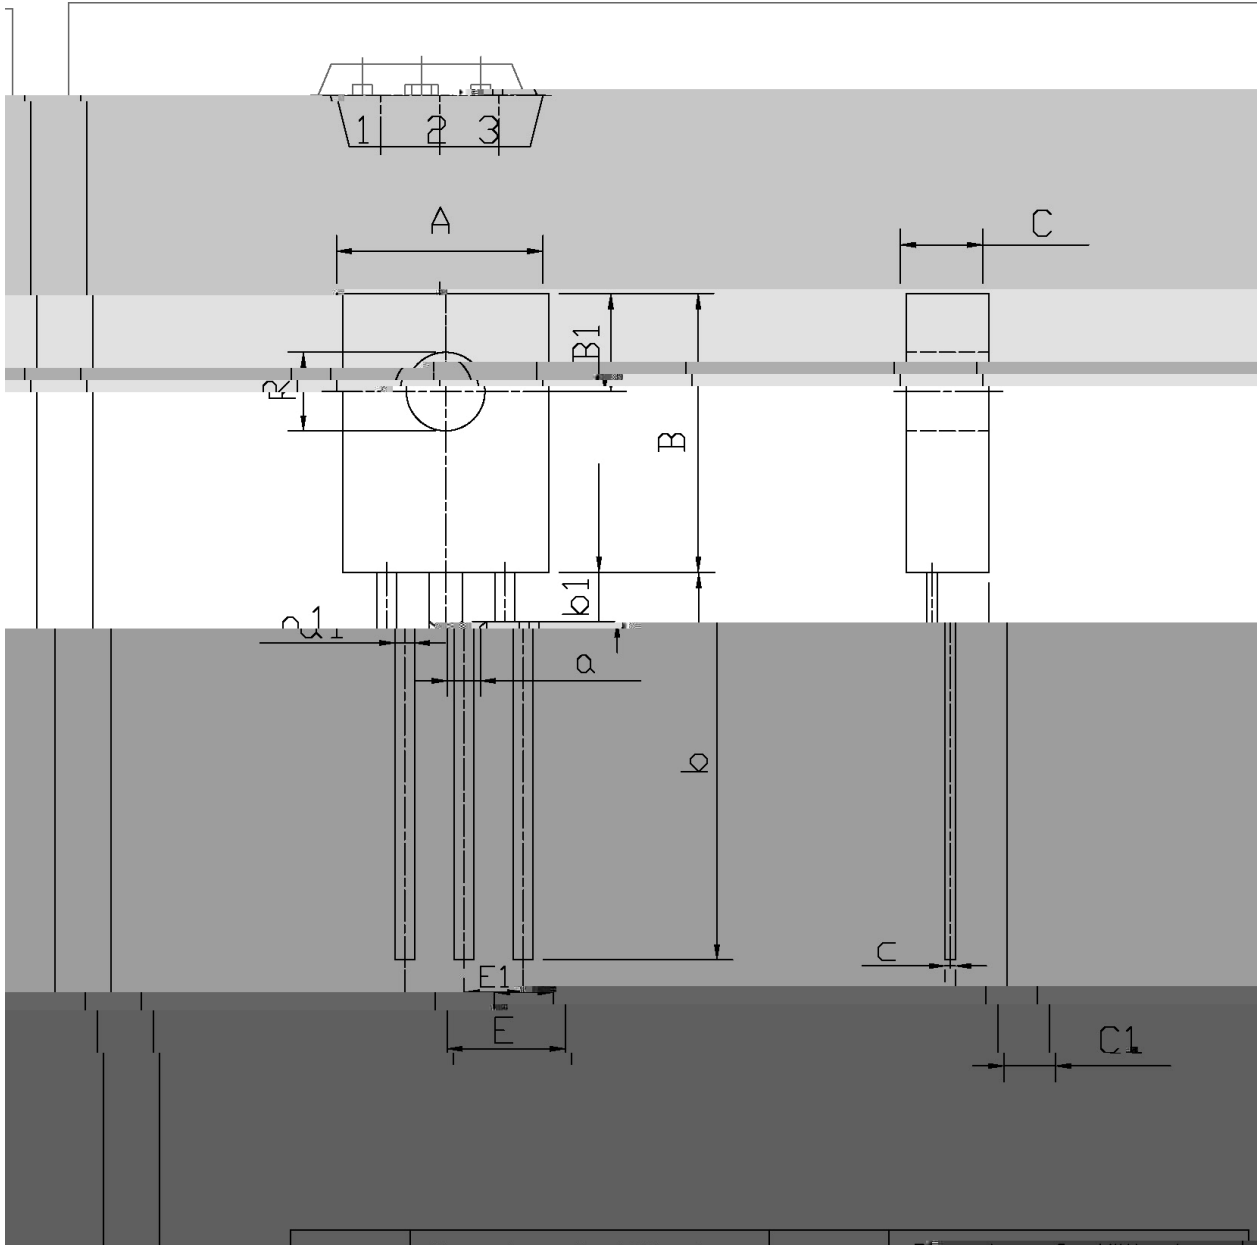

TO-126F

PNP

BD433

FW-126F

单位: mm

Symbol	Min	Max	Symbol	Min
A	7.8	8.2	a ₁	0.66

BR

BD434

±

±

±

±

±

±

Units/Tube
/

Tubes/Inner Box
/