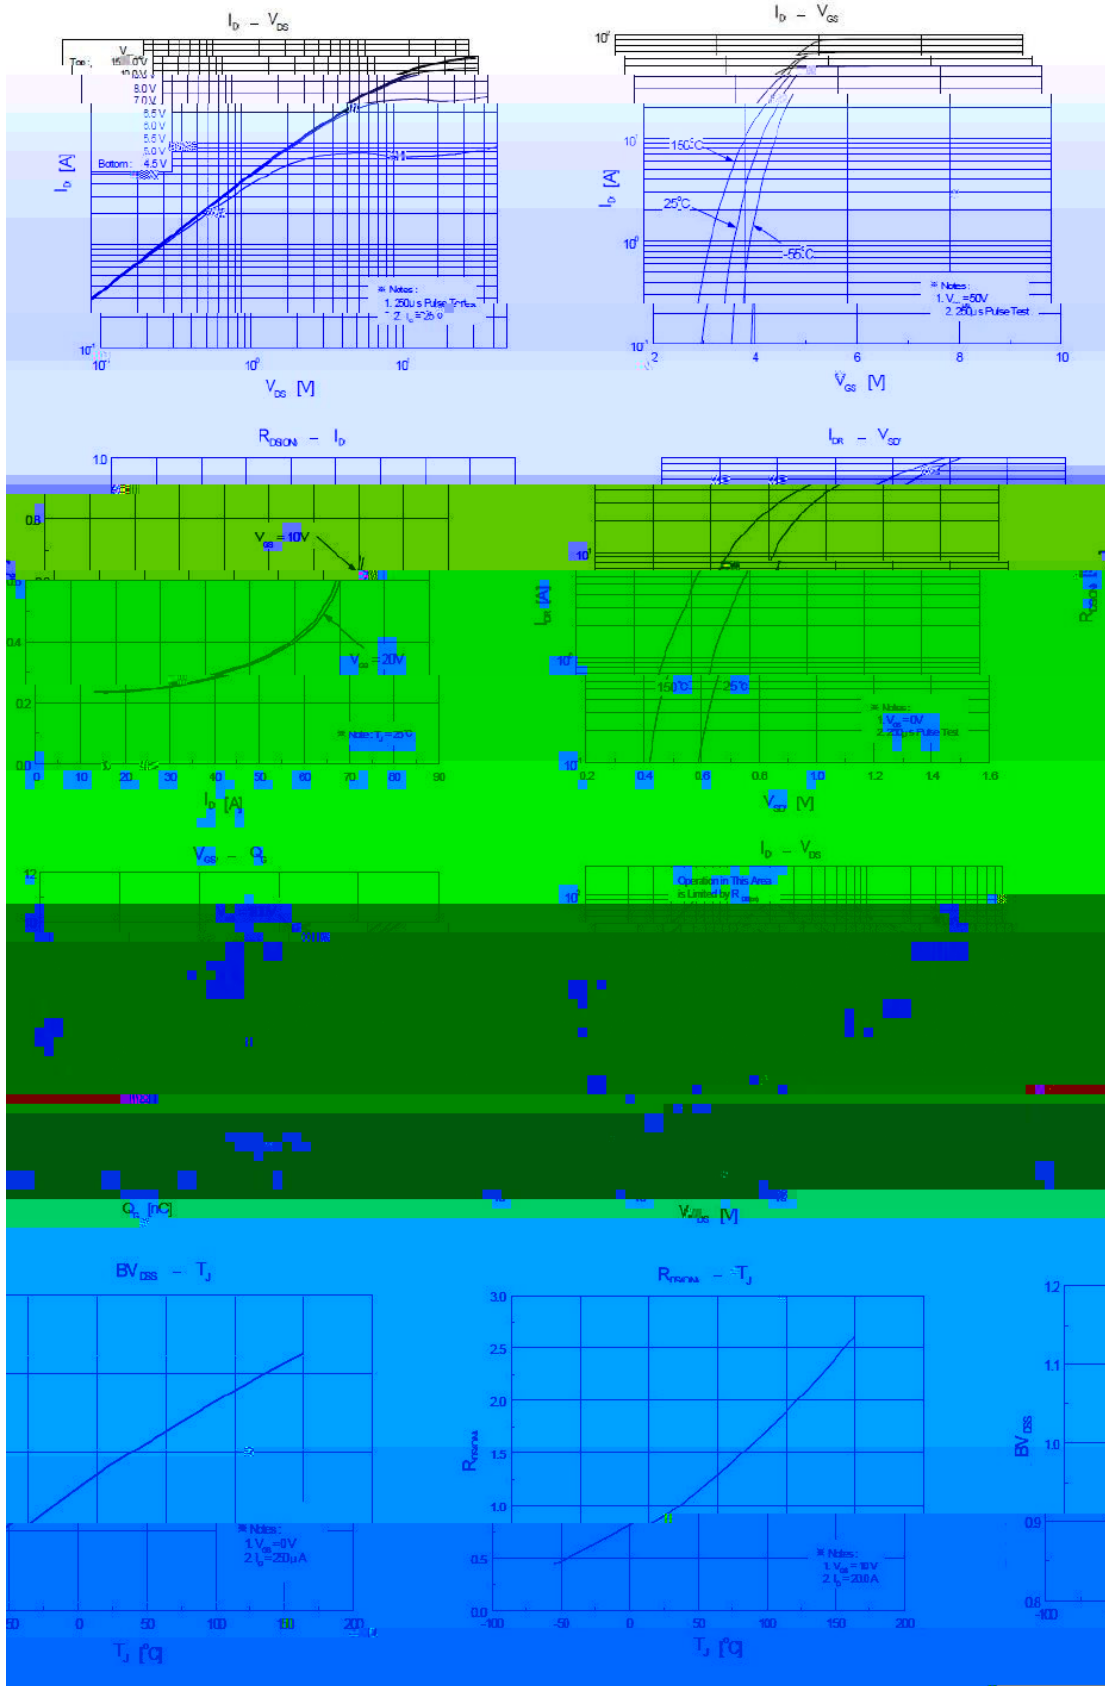

BR20N40

dv/dt

/ Electrical Characteristic Curve

BR20N40

DATA SHEET

BR20N40

() / Temperature Profile for Dip Soldering(Pb-Free)