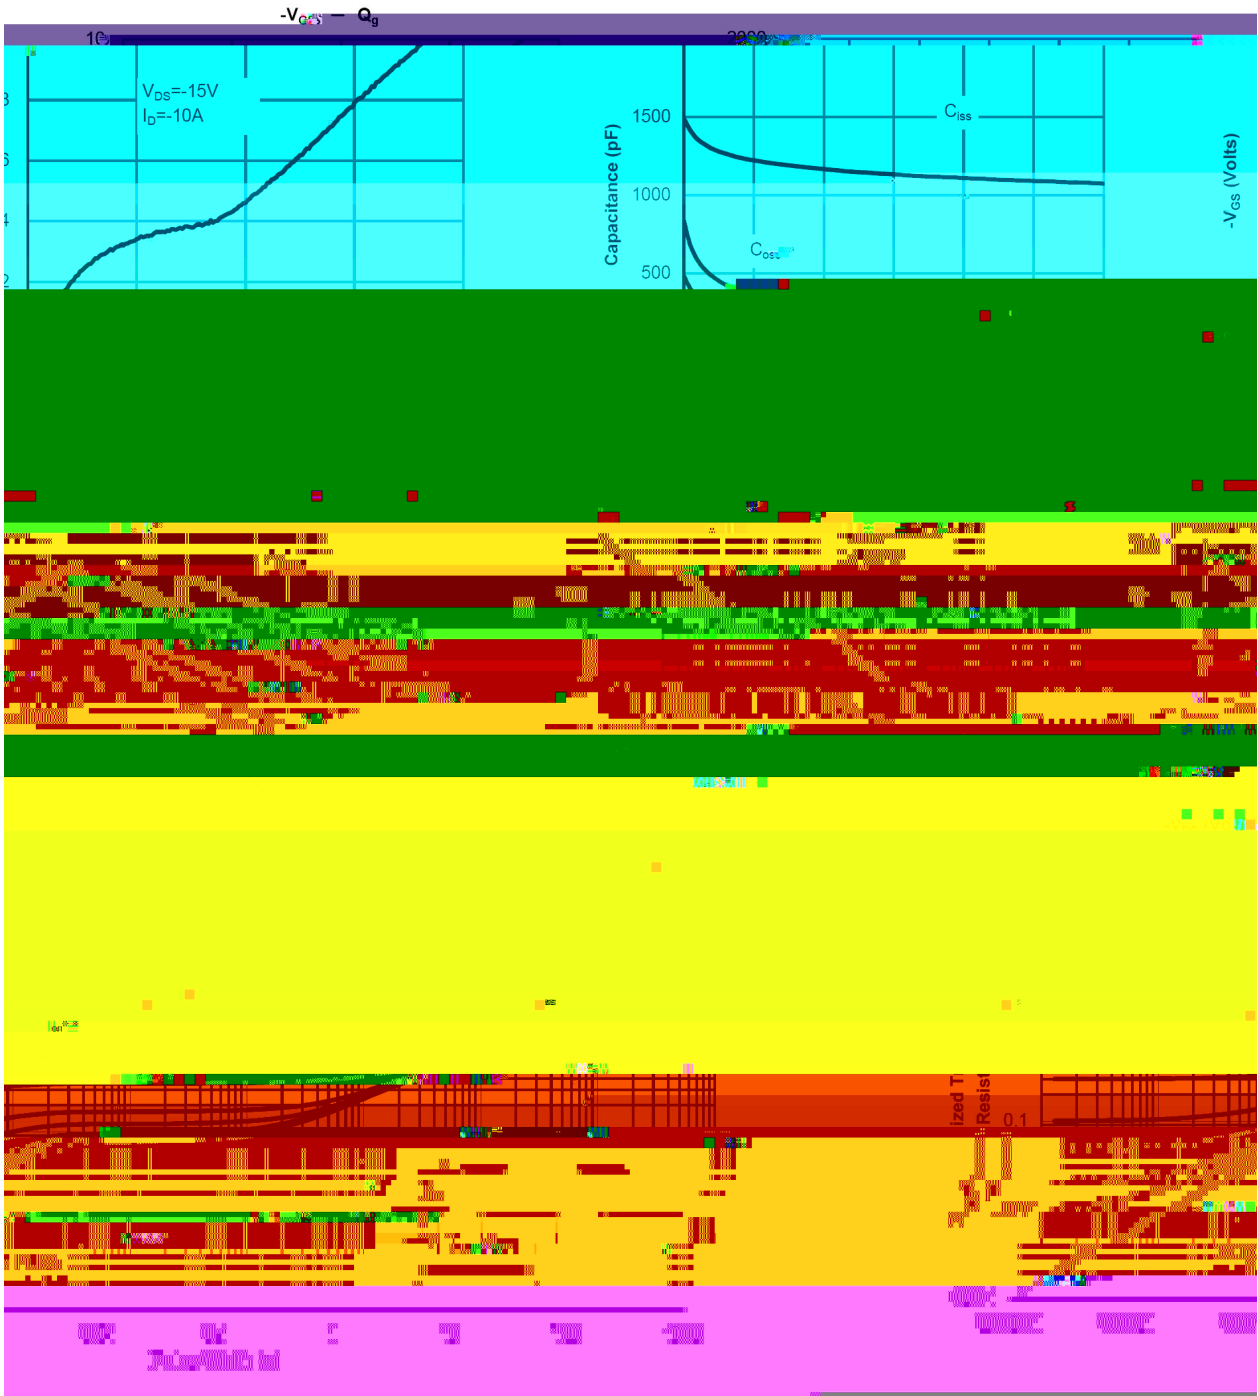

SOP-8 P MOS

/

Temperature Profile for IR Reflow Soldering(Pb-Free)

±

±

±

±

±