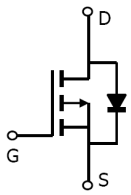

SOP-8 P MOS

/

Temperature Profile for IR Reflow Soldering(Pb-Free)

±

±

±

±

±

±

	Units/Reel	Reels/Inner Box	Units/Inner Box	Inner Boxes/Outer Box	Units/Outer Box	Reel	Inner Box	Outer Box
	/	/	/	/	/			