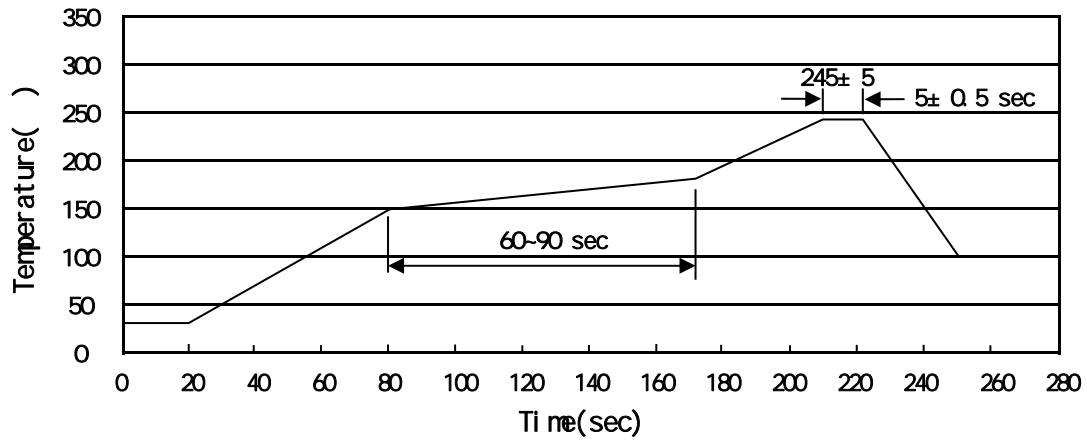

SOP-8 P MOS

/

Temperature Profile for IR Reflow Soldering(Pb-Free)

±

±

±

±

±