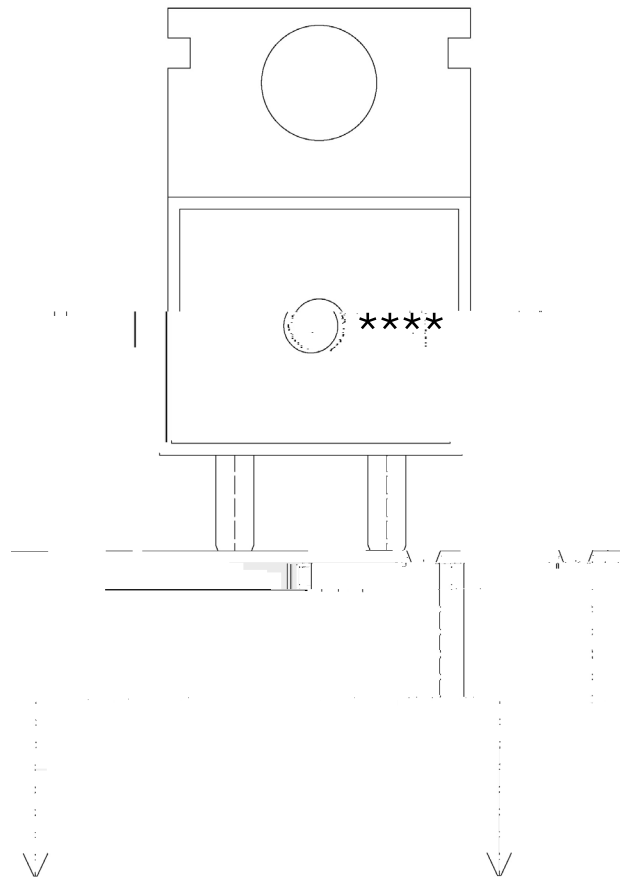

TO-220AC

TO-220AC

600V

TD-220AC

Unit:mm

L	15.7	16.1	C1	2.2	2.6
b	12.6	13.6	C	1.2	1.4
b1	9.6	10.6	c	0.4	0.6

BR

MUR1560

± ± ± ±

± ±

	Units/Bag /	Bags/Inner Box /	Units/Inner Box /	Inner Boxes/Outer Box /	Units/Outer Box /	Bag	Inner Box	Outer Box
TO-220/F/AC	200	10	2,000	5	10,000	135×190	237×172×102	560×245×195

	Units/Tube /	Tubes/Inner Box /	Units/Inner Box /	Inner Boxes/Outer Box /	Units/Outer Box /	Tube	Inner Box	Outer Box
TO-220/F/AC	50	20	1,000	5	5,000	532×31.4×5.5	555×164×50	575×290×180