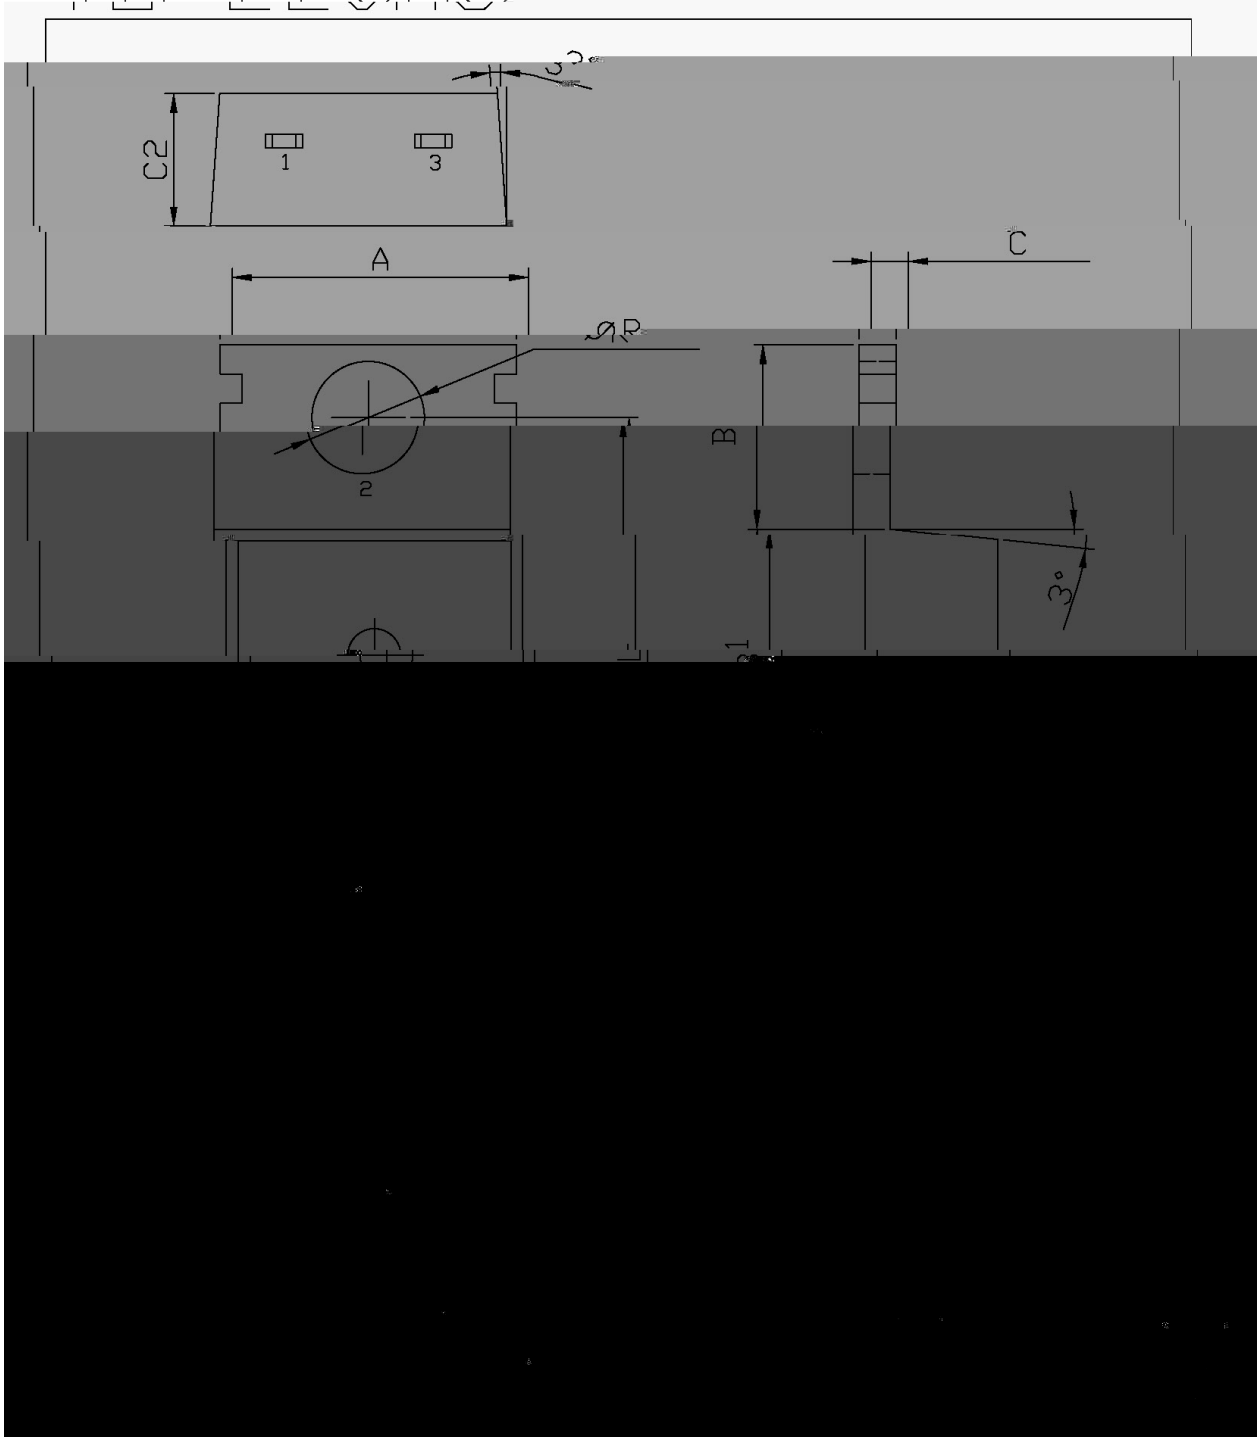

TO-220AC

TO-220AC

600V

TD-220AC

Unit:mm

L	15.7	16.1	C1	2.2	2.6
b	12.6	13.6	C	1.2	1.4
b1	9.6	10.6	c	0.4	0.6

BR

MUR1560

± ± ± ±

± ±

	Units/Bag /	Bags/Inner Box /	Units/Inner Box /	Inner Boxes/Outer Box /	Units/Outer Box /	Bag	Inner Box	Outer Box
TO-220/F/AC	200	10	2,000	5	10,000	135×190	237×172×102	560×245×195

	Units/Tube /	Tubes/Inner Box /	Units/Inner Box /	Inner Boxes/Outer Box /	Units/Outer Box /	Tube	Inner Box	Outer Box
TO-220/F/AC	50	20	1,000	5	5,000	532×31.4×5.5	555×164×50	575×290×180