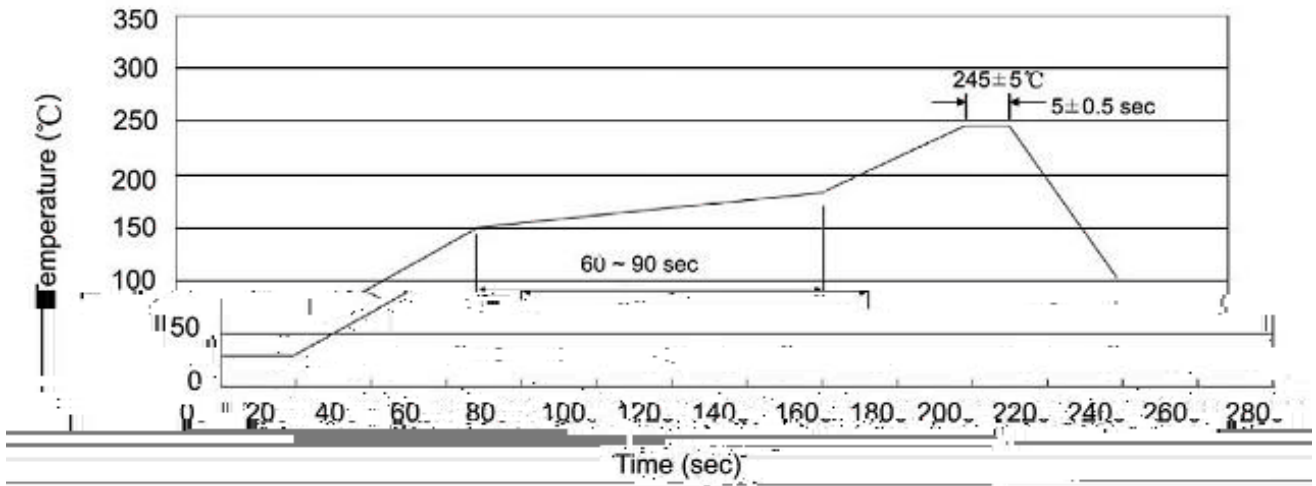

TO-220AC

TO-220AC

600V

TD-220AC

Unit:mm

L	15.7	16.1	C1	2.2	2.6
b	12.6	13.6	C	1.2	1.4
b1	9.6	10.6	c	0.4	0.6

BR

MUR1560

± ± ± ±

± ±

	Units/Bag /	Bags/Inner Box /	Units/Inner Box /	Inner Boxes/Outer Box /	Units/Outer Box /	Bag	Inner Box	Outer Box
TO-220/F/AC	200	10	2,000	5	10,000	135×190	237×172×102	560×245×195

	Units/Tube /	Tubes/Inner Box /	Units/Inner Box /	Inner Boxes/Outer Box /	Units/Outer Box /	Tube	Inner Box	Outer Box
TO-220/F/AC	50	20	1,000	5	5,000	532×31.4×5.5	555×164×50	575×290×180