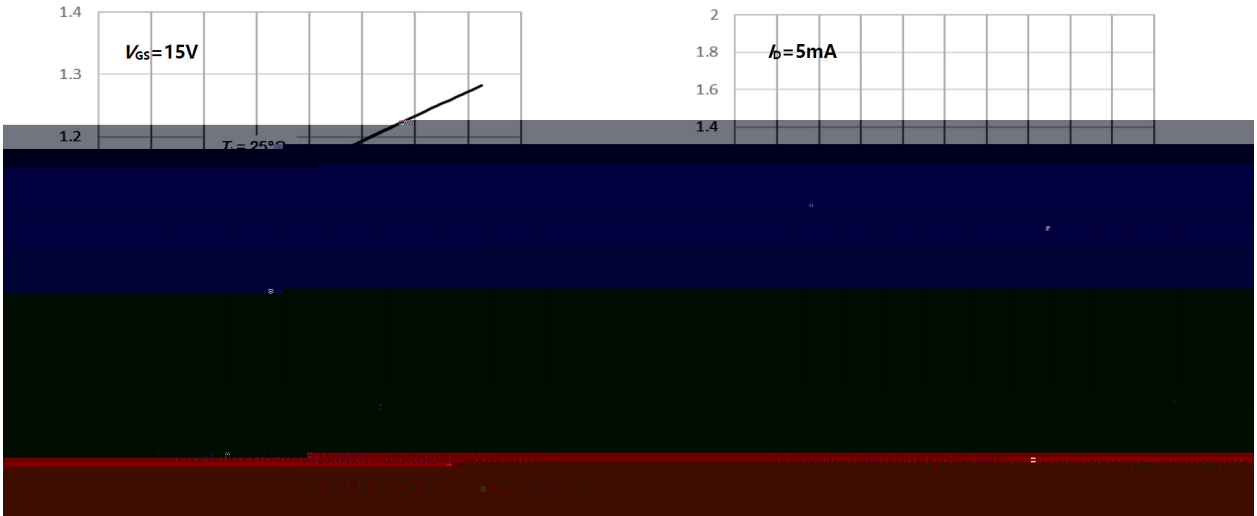

BRSC65R380ZDP

/ Electrical Characteristic Curve

/ Electrical Characteristic Curve

/ Package Dimensions

/ Marking Instructions

65R380Z

SC

() / Temperature Profile for IR Reflow Soldering(Pb-Free)

± ± ± ±

/ Resistance to Soldering Heat Test Conditions

±