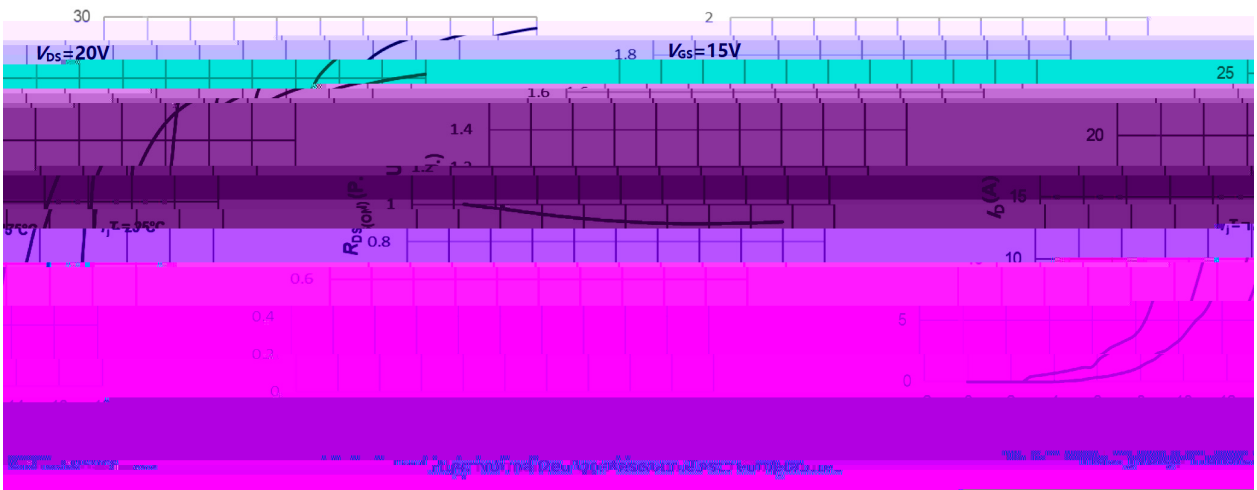

BRSC65R380ZDP

/ Electrical Characteristic Curve

/ Electrical Characteristic Curve

/ Package Dimensions

/ Marking Instructions

65R380Z

SC

() / Temperature Profile for IR Reflow Soldering(Pb-Free)

± ± ± ±

/ Resistance to Soldering Heat Test Conditions

±