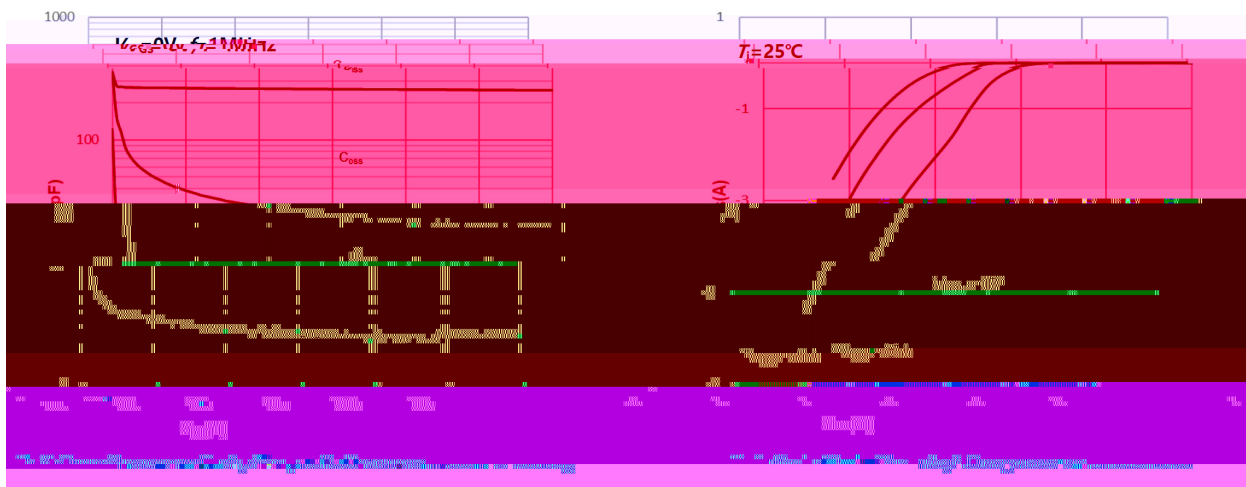

BRSC65R380ZDP

/ Electrical Characteristic Curve

/ Electrical Characteristic Curve

/ Package Dimensions

/ Marking Instructions

65R380Z

SC

() / Temperature Profile for IR Reflow Soldering(Pb-Free)

± ± ± ±

/ Resistance to Soldering Heat Test Conditions

±