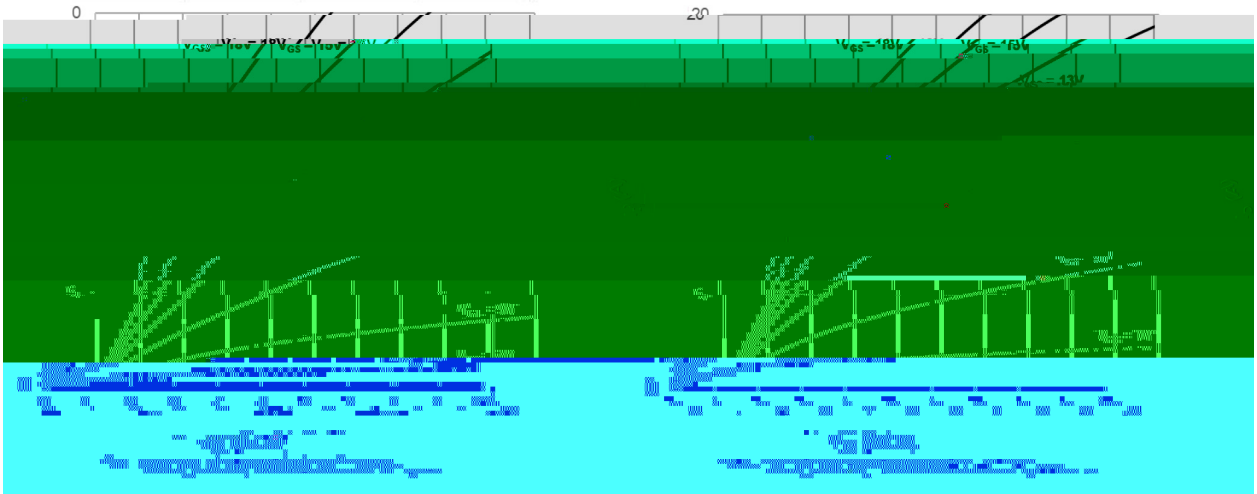

BRSC65R380ZDP

/ Electrical Characteristic Curve

/ Electrical Characteristic Curve

/ Package Dimensions

/ Marking Instructions

65R380Z

SC

() / Temperature Profile for IR Reflow Soldering(Pb-Free)

± ± ± ±

/ Resistance to Soldering Heat Test Conditions

±