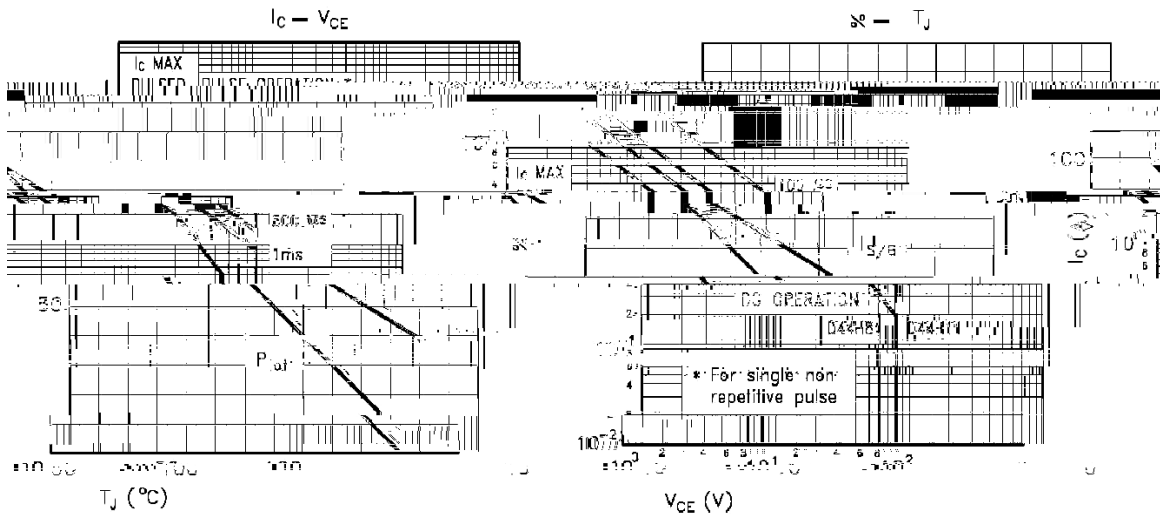

TO-220

NPN

TOP VIEW UNIT

Dimensions in millimeters

BR

D44H11
