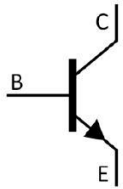

TO-220

NPN

TOP VIEW UNIT

Dimensions in millimeters

BR

D44H11
