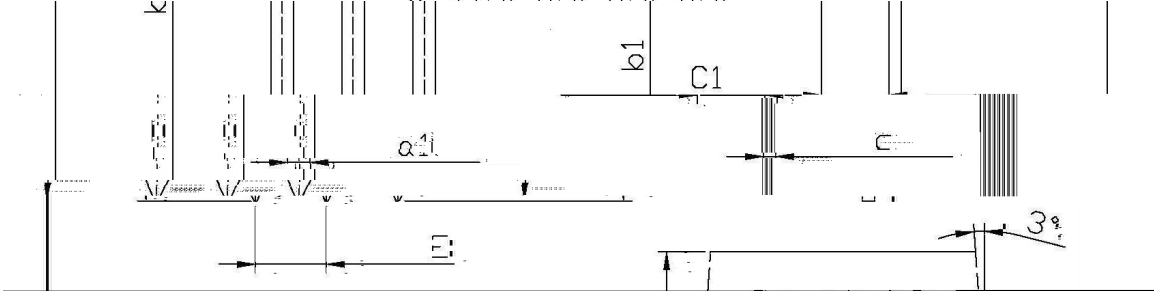

TO-220

NPN

TOP VIEW UNIT

Dimensions in millimeters

BR

D44H11
