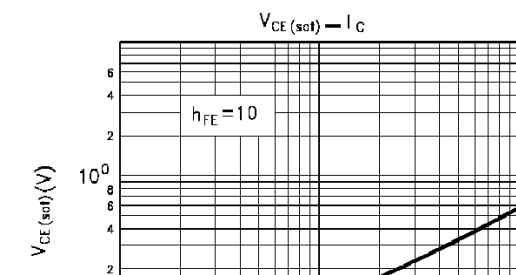

TO-220

NPN

TOP VIEW UNIT

Dimensions in millimeters

BR

D44H11
