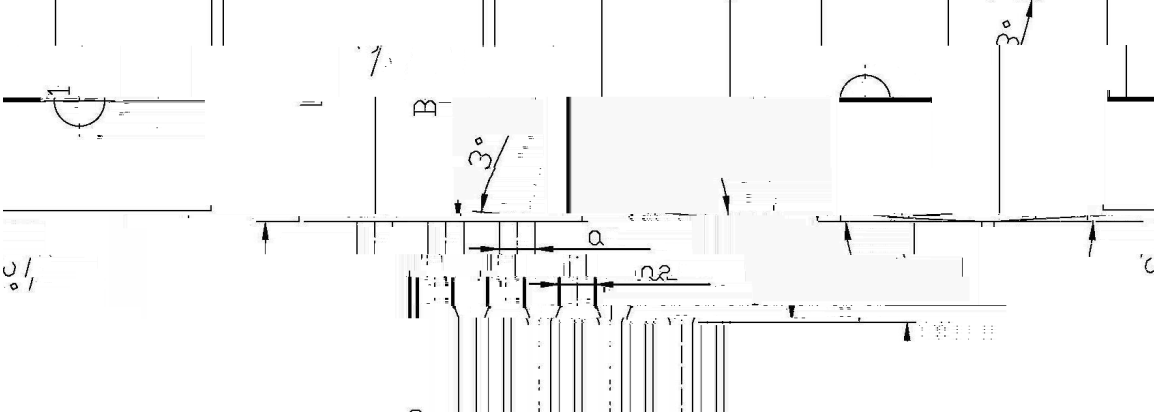

TO-220

NPN

TOP VIEW UNIT

Dimensions in millimeters

BR

D44H11
