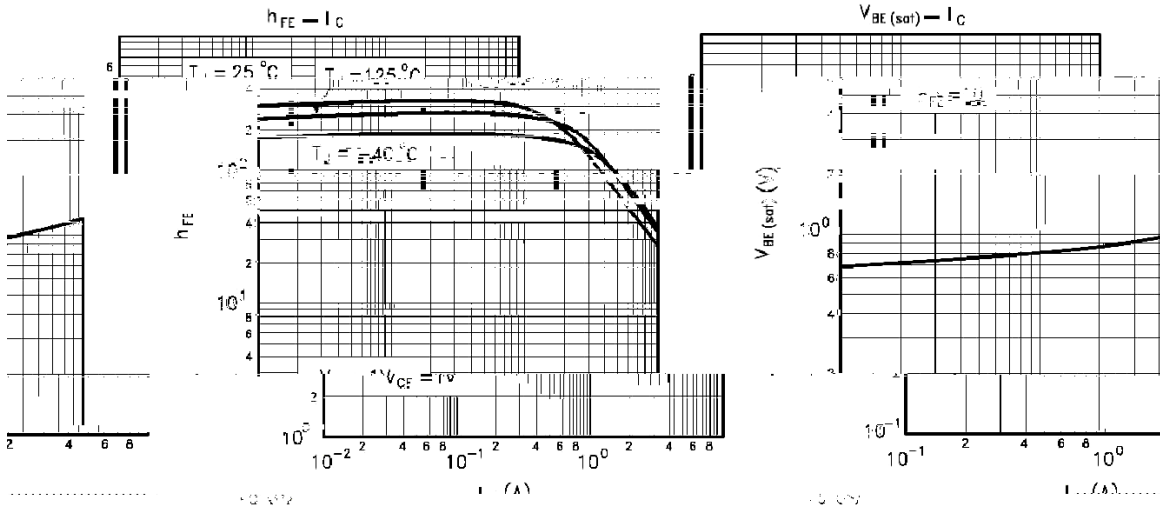

TO-220

NPN

TOP VIEW UNIT

Dimensions in millimeters

BR

D44H11
