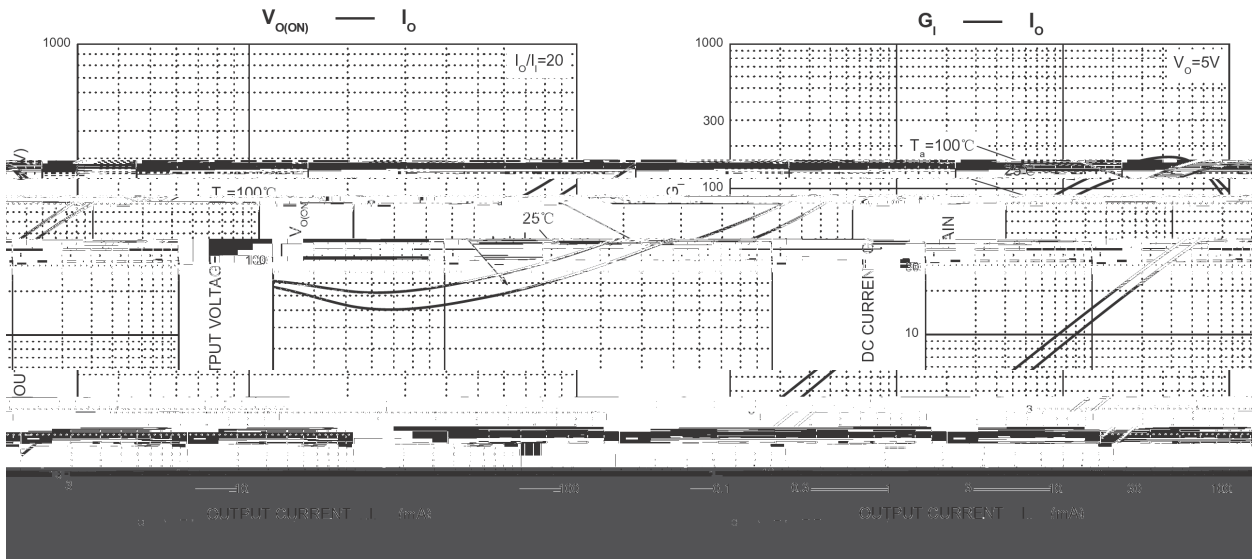

SOT-23

NPN

/

--	--

H  
E21

H

### Temperature Profile for IR Reflow Soldering(Pb-Free)

±

±

±

±

±

±