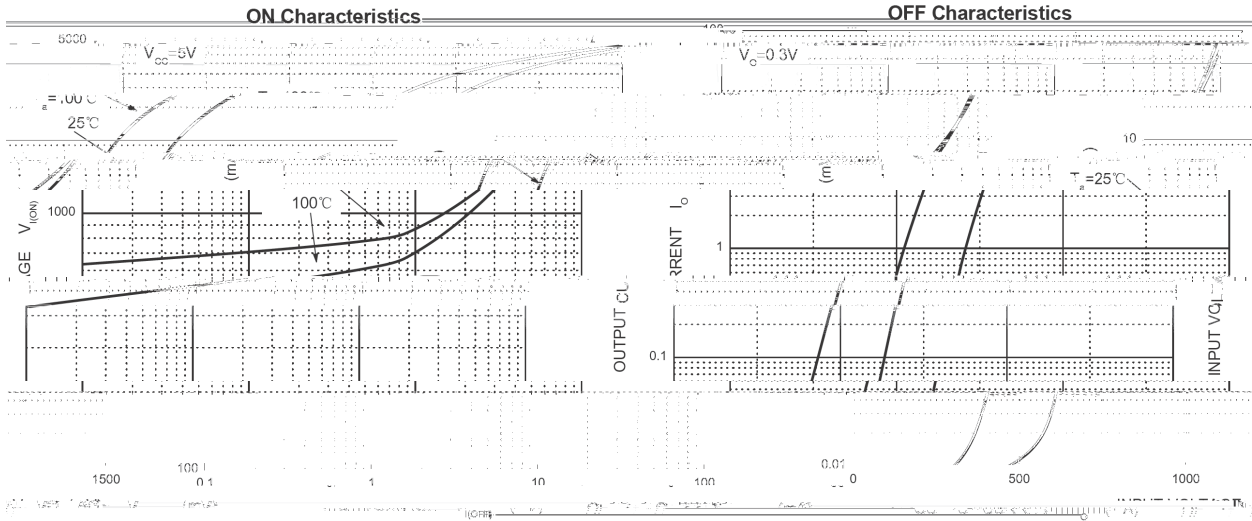

SOT-23

NPN

/

--	--

H  
E21

H

### Temperature Profile for IR Reflow Soldering(Pb-Free)

±

±

±

±

±

±