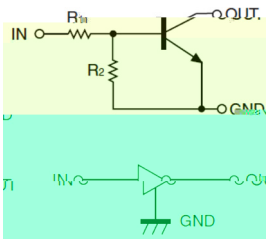

SOT-23

NPN

/

--	--

H  
E21

H

### Temperature Profile for IR Reflow Soldering(Pb-Free)

±

±

±

±

±

±