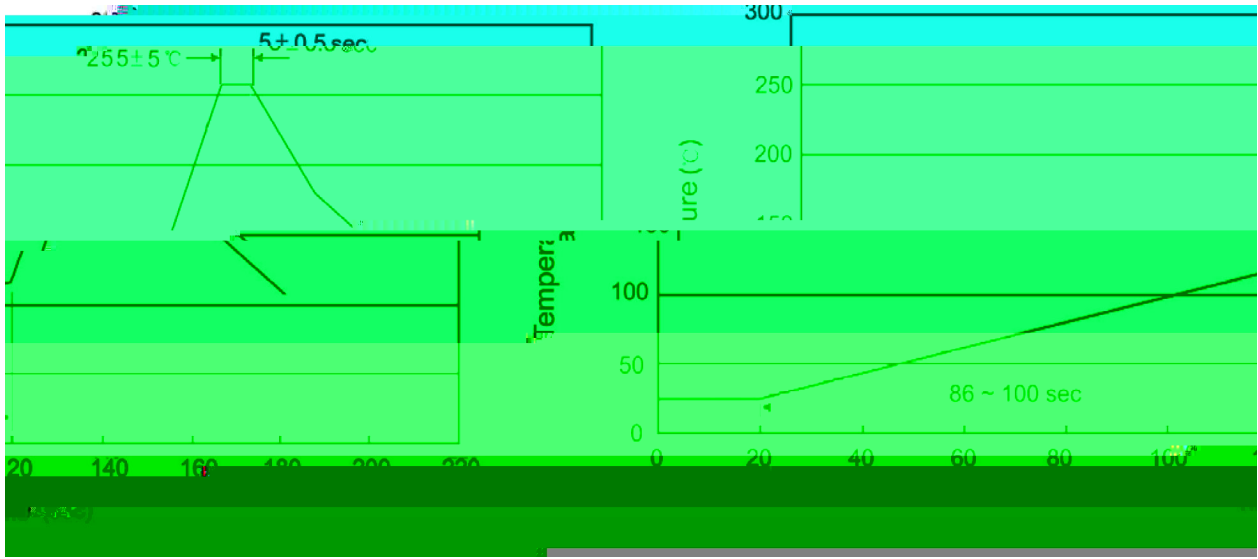

KF \$))'

F I \$e^' ; : \$ : '

# 单位

... ..

... ..

						Bag	Inner Box	Outer Box
	Units/Bag	Bags/Inner Box	Units/Inner Box	Inner Boxes/Outer Box	Units/Outer Box			
TO-220/F	200	10	2,000	5	10,000	135×190	237×172×102	560×245×195

						Tube	Inner Box	Outer Box
	Units/Tube	Tubes/Inner Box	Units/Inner Box	Inner Boxes/Outer Box	Units/Outer Box			
TO-220/F	50	20	1,000	5	5,000	532×31.4×5.5	555×164×50	575×290×180